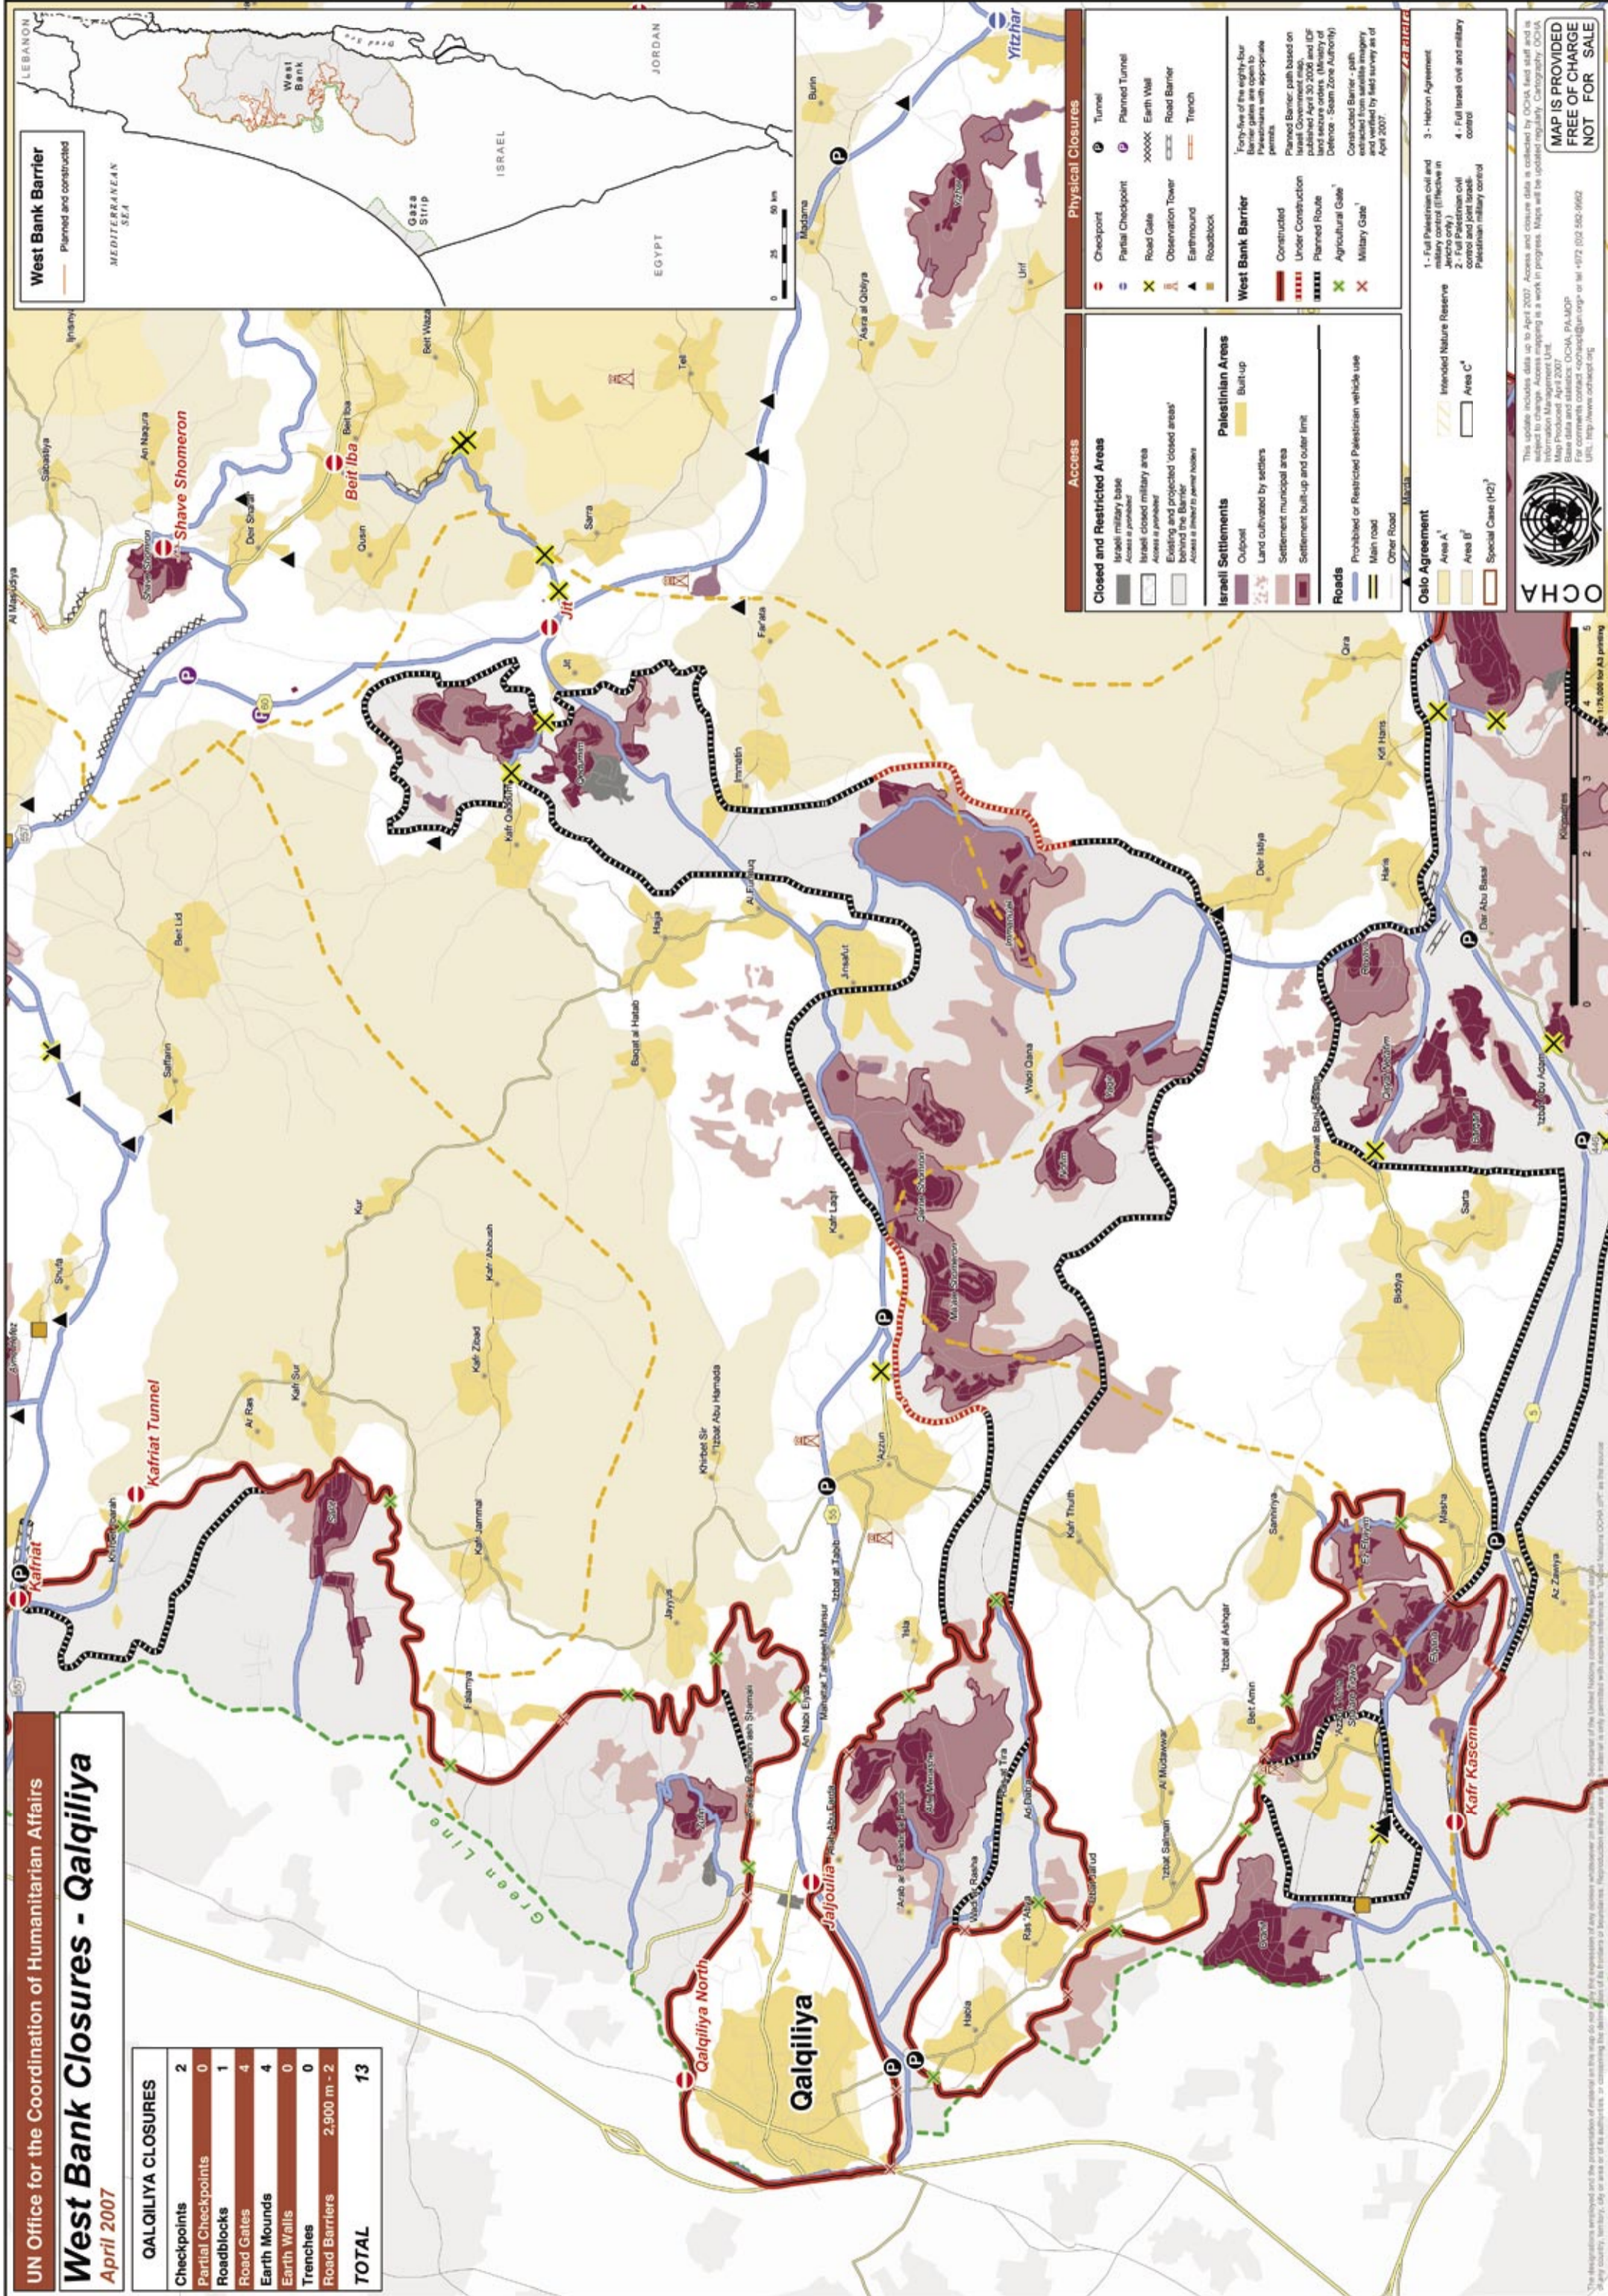

West Bank Closures - Qalqiliya

April 2007

QALQILIYA CLOSURES

Checkpoints	2
Partial Checkpoints	0
Roadblocks	1
Road Gates	4
Earth Mounds	4
Earth Walls	0
Trenches	0
Road Barriers	2,900 m - 2
TOTAL	13

MAP IS PROVIDED FREE OF CHARGE NOT FOR SALE

This update includes data up to April 2007. Access and closure data is collected by OCHA field staff and is subject to change. Access mapping is a work in progress. Maps will be updated regularly. Cartography: OCHA Information Management Unit.
Map Produced April 2007 OCHA PIA-MOP
For comments contact: ochainfo@un.org or tel: +972 (0)2 582-5962
URL: <http://www.ochaopt.org>